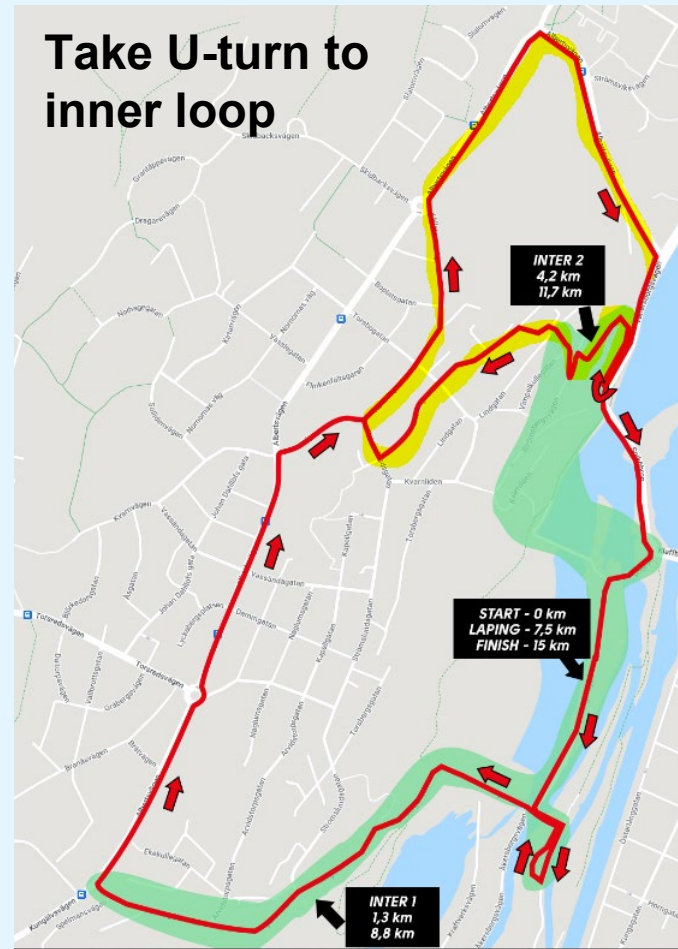

COURSE - CONTINUED

TROLLHÄTTAN ACTION WEEK 23-25 augusti 2024

EVENTPARTNER

VÄRDKOMMUN

HUVUDPARTNER

HUVUDPARTNER

CLOCKPARTNER

MITSUBISHI ELECTRIC

WORLD CLASSIC TOUR