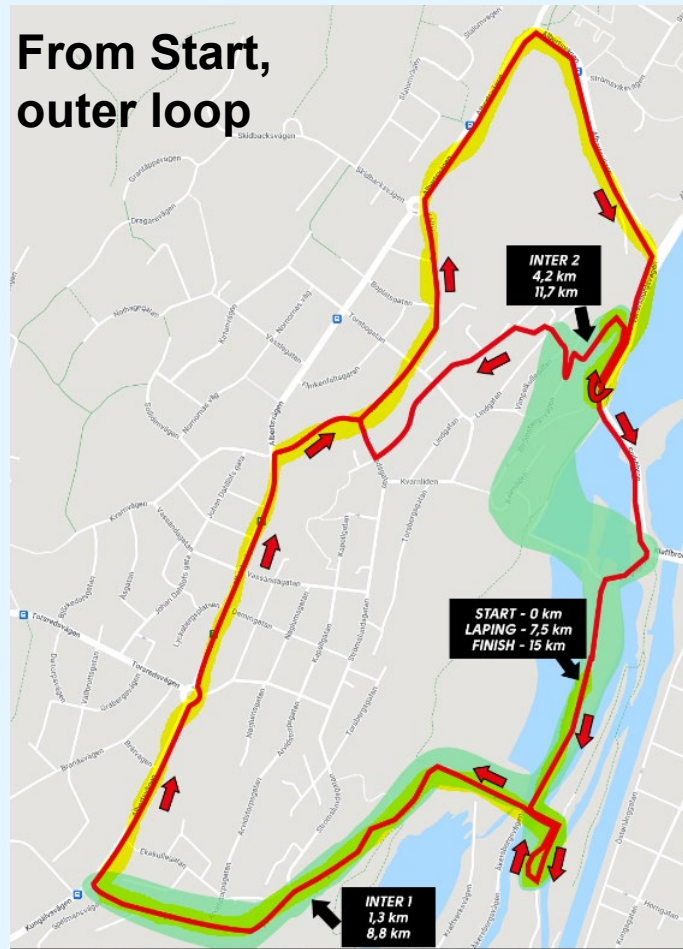

COURSE - CONTINUED

TROLLHÄTTAN ACTION WEEK 23-25 augusti 2024

EVENTPARTNER

VÄRDKOMMUN

HUVUDPARTNER

HUVUDPARTNER

CLOCKPARTNER

MITSUBISHI ELECTRIC

WORLD CLASSIC TOUR