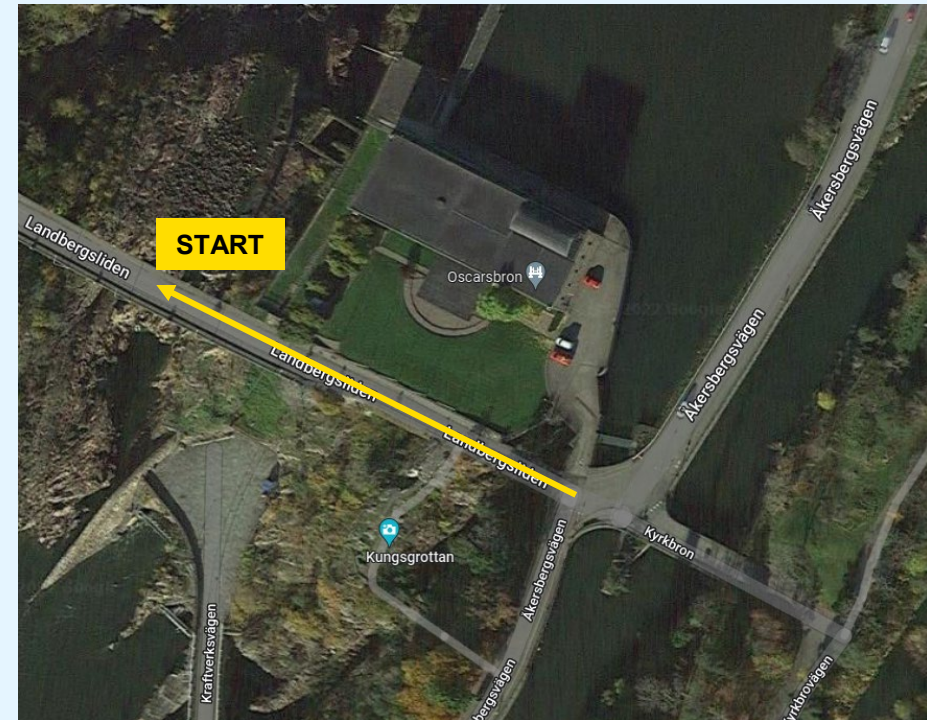

COURSE - START

The start is on Oscarsbron and officials will support and guide the skiers to the correct starting positions.

Gate 1 closest to Landbergssliden

We have 155 separate marked positions. Top 4 skiers with World classic tour BIBs start in front row.

MEN

BIB 1-155 on marked positions, GATE 1 [Lowest FIS-points]
BIB 156-199 GATE 2, free positions in gate
BIB 201-299 GATE 3, free positions in gate [No FIS-points]

WOMEN

BIB 501-599 on marked positions, GATE 1

Be in time, min 10 minutes before start!

MEN BIB 1-100 and all WOMEN will have two transponders
BIB list from TV will wear GPS harness

TROLLHÄTTAN ACTION WEEK 23-25 augusti 2024

EVENTPARTNER	VÄRDKOMMUN	HUVUDPARTNER	HUVUDPARTNER	CLOCKPARTNER
 GKN AEROSPACE	 Trollhättans Stad	 -CONSTO-	 VAST SVERIGE.com	 CERTINA SWISS WATCHES SINCE 1830

 MITSUBISHI ELECTRIC	
 WORLD CLASSIC TOUR