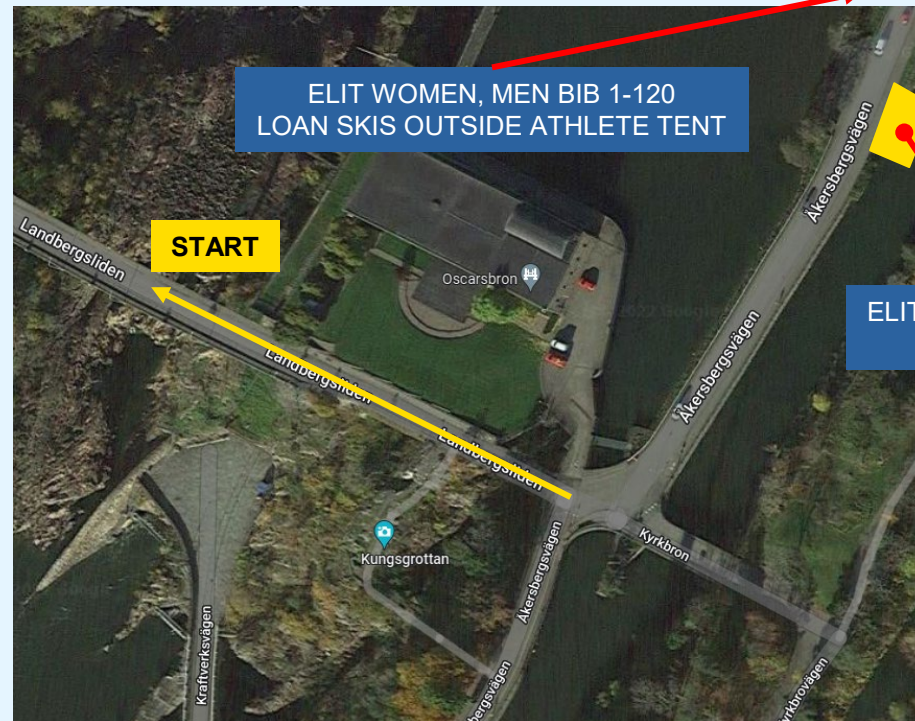

COURSE – BEFORE START

BIBs and transponder distribution in the BIB-tent to the left when entering the arena.

Roller skies (SWENOR Alutech with wheel type 3) are provided by Alliansloppet for all elite participants through;

All ELIT WOMEN and MEN BIB 1-120 => LL / SWENOR
MEN BIB 121-299 => RULLSKIDCENTER

The skis shall be picked up by each competitor on the way to the start, the skis can be picked up from:

11:00 WOMEN

11:30 MEN

BIB should be presented when picking up the skies!

The skis are returned directly after finish at the same place!

TROLLHÄTTAN ACTION WEEK 23-25 augusti 2024

EVENTPARTNER	VÄRDKOMMUN	HUVUDPARTNER	HUVUDPARTNER	CLOCKPARTNER

MITSUBISHI ELECTRIC
WORLD CLASSIC TOUR