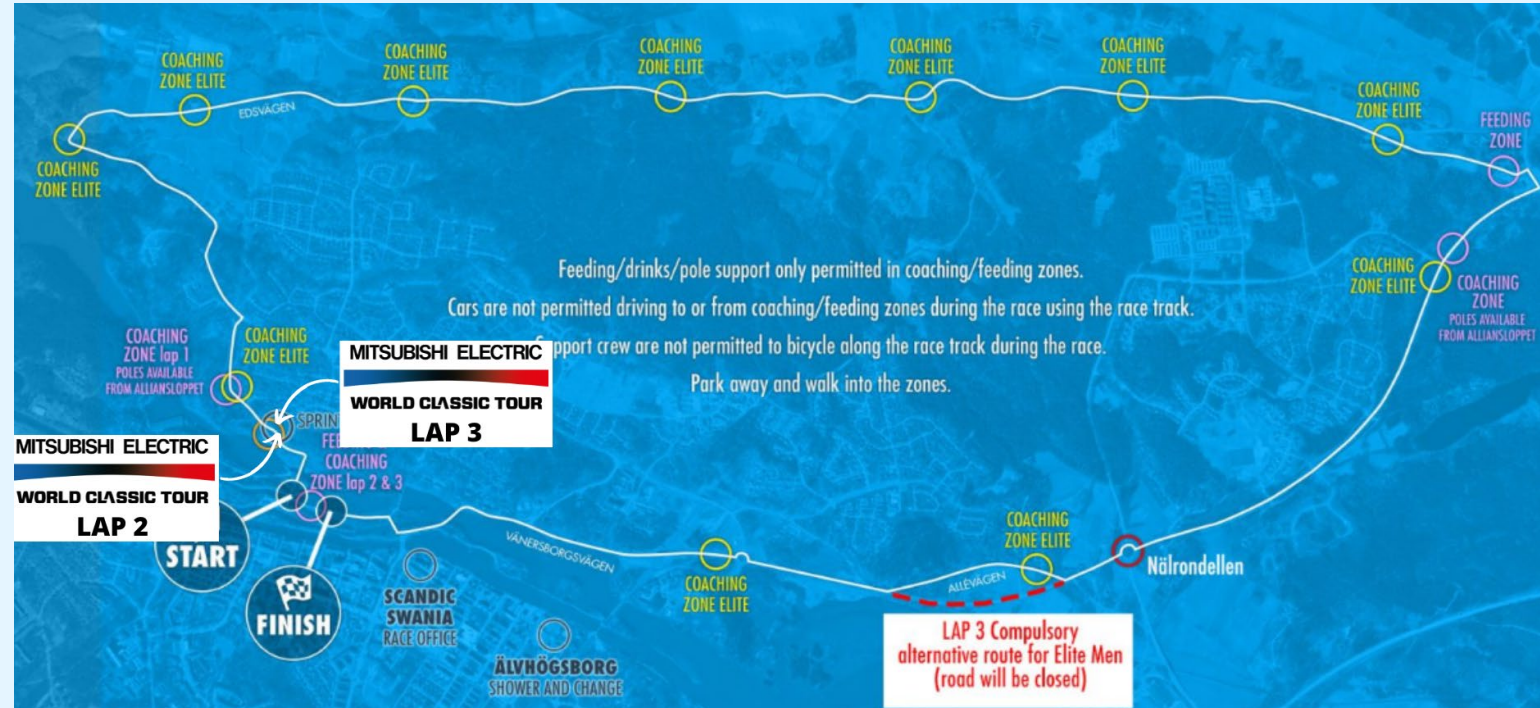

WCT SPRINTS - ALLIANSLOPPET

Points for WCT sprint standings will be awarded on:

- Sprint 1 – Landbergsliden lap 2 after approx. 16,5 km
- Sprint 2 – Landbergsliden lap 3 after approx. 32,5 km

Points allocated on each sprint for both men and women:

1st position	2nd position	3rd position	4th position	5th position
40 points	30 points	20 points	10 points	5 points